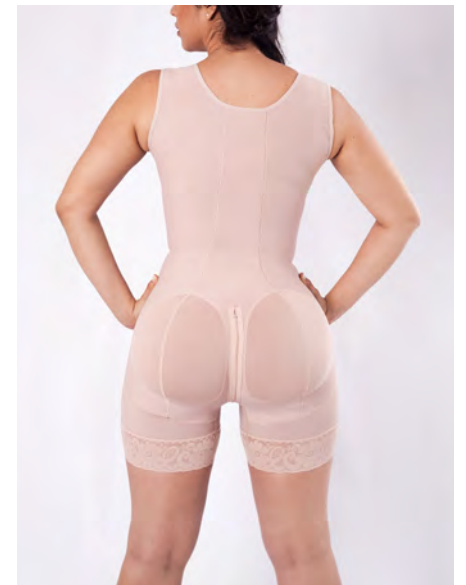

BENEFITS REF. TOP BODY SHAPER

- -Covers, center and lift breasts comfortable
- -Waist shaper
- -Tummy control
- -It shapes back, hips and butt
- -Butt lifter
- -Corrects body postures

2
TE ENTALLA
by