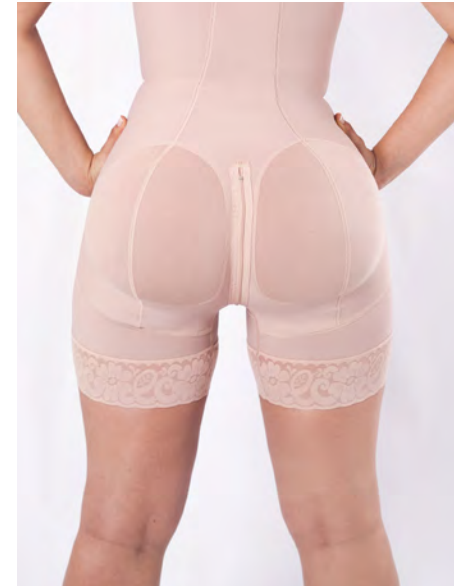

REF. SLEEVES BODY SHAPERS KNEES

**BENEFITS** REF. SLEEVES BODY SHAPERS KNEES

- Center and lift breasts
- Reduce arms
- Covers shoulders and underarms
- Waist shaper
- Tummy control
- It shapes back, hips and butt
- Butt lifter
- Corrects body posture
- Shape legs

REF. TOP BODY SHAPER

1  
TE ENTALLA  
*by*

**BENEFITS** REF. TOP BODY SHAPER

- Covers, center and lift breasts comfortable
- Waist shaper
- Tummy control
- It shapes back, hips and butt
- Butt lifter
- Corrects body postures