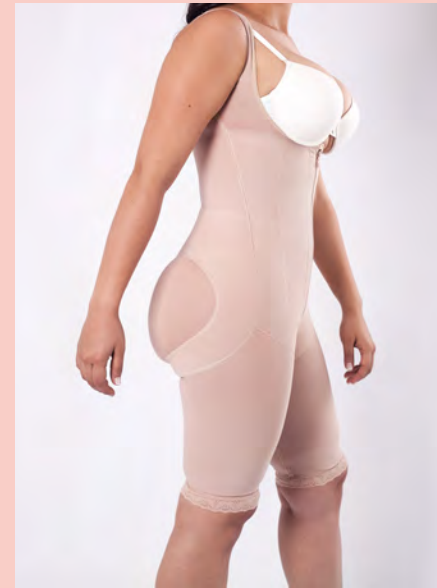

REF. COMPLETE SHORT SHAPEWEAR

**BENEFITS** REF. COMPLETE SHORT SHAPEWEAR

- Center and lift breasts
- Corrects body posture
- Waist shaper
- Tummy control
- It shapes back, hips and butt
- Butt lifter

REF. COMPLETE KNEES SHAPEWEAR

**BENEFITS** REF. COMPLETE KNEES SHAPEWEAR

- Center and lift breasts
- Corrects body posture
- Reduce legs
- Waist shaper
- Tummy control
- It shapes back, hips and butt
- Butt lifter

REF. COMPLETE EXTRA LONG SHAPEWEAR