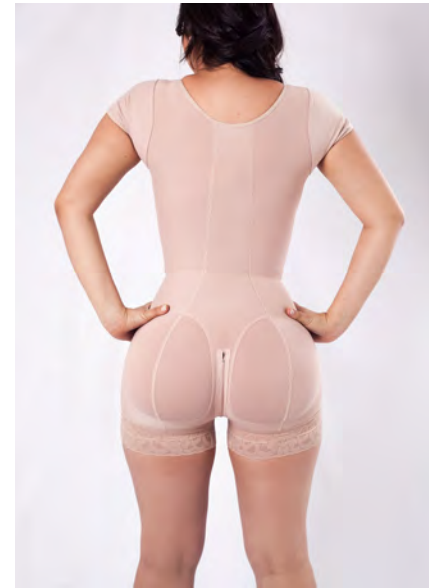

2  
TE ENTALLA  
*by*

REF. BODY SHAPER WITH SHORT SLEEVES

**BENEFITS** REF.BODY SHAPER WITH SHORT SLEEVES

- Center and lift breasts
- Waist shaper
- Tummy control

- It shapes back, hips and butt
- Butt lifter
- Corrects body posture
- Covers shoulders and underarms

- It is available in short, knees or extra long type
- It has small sleeves to feel

REF. BODY SHAPER WITH SLEEVES

BENEFITS REF. BODY SHAPER WITH SLEEVES

- Center and lift breasts
- Reduce arms
- Covers shoulders and underarms
- Waist shaper
- Tummy control
- It shapes back, hips and butt
- Butt lifter
- Corrects body posture